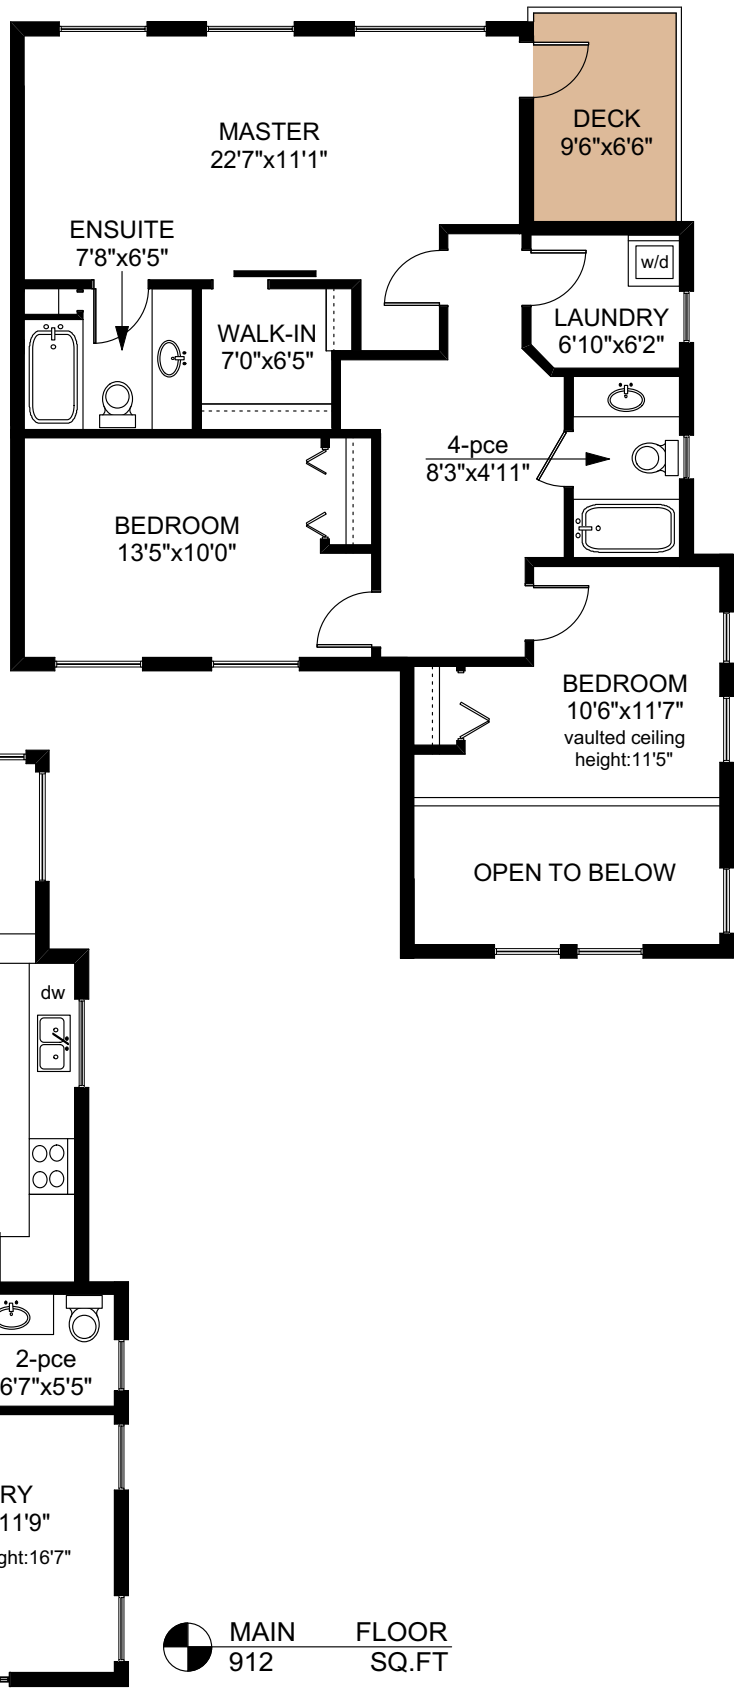

# 6871 EVE GROVE

UPPER FLOOR  
957 SQ.FT

MAIN FLOOR  
912 SQ.FT

	FINISHED SQ. FT.	UNFINISHED SQ. FT.	TOTAL SQ. FT.
MAIN	912	0	912
UPPER	957	0	957
<b>TOTAL</b>	<b>1869</b>	<b>0</b>	<b>1869</b>
GARAGE	0	457	457
DECK	0	62	62
PATIO	0	101	101

PREPARED FOR THE EXCLUSIVE USE OF  
THE NEAL ESTATE TEAM OF RE/MAX ALLIANCE

MEASURED ON: 08/23/18  
DRAWING FILE: 15760

**Taf**measure VICTORIA, B.C.  
Ph. 883.8894  
www.tafmeasure.com