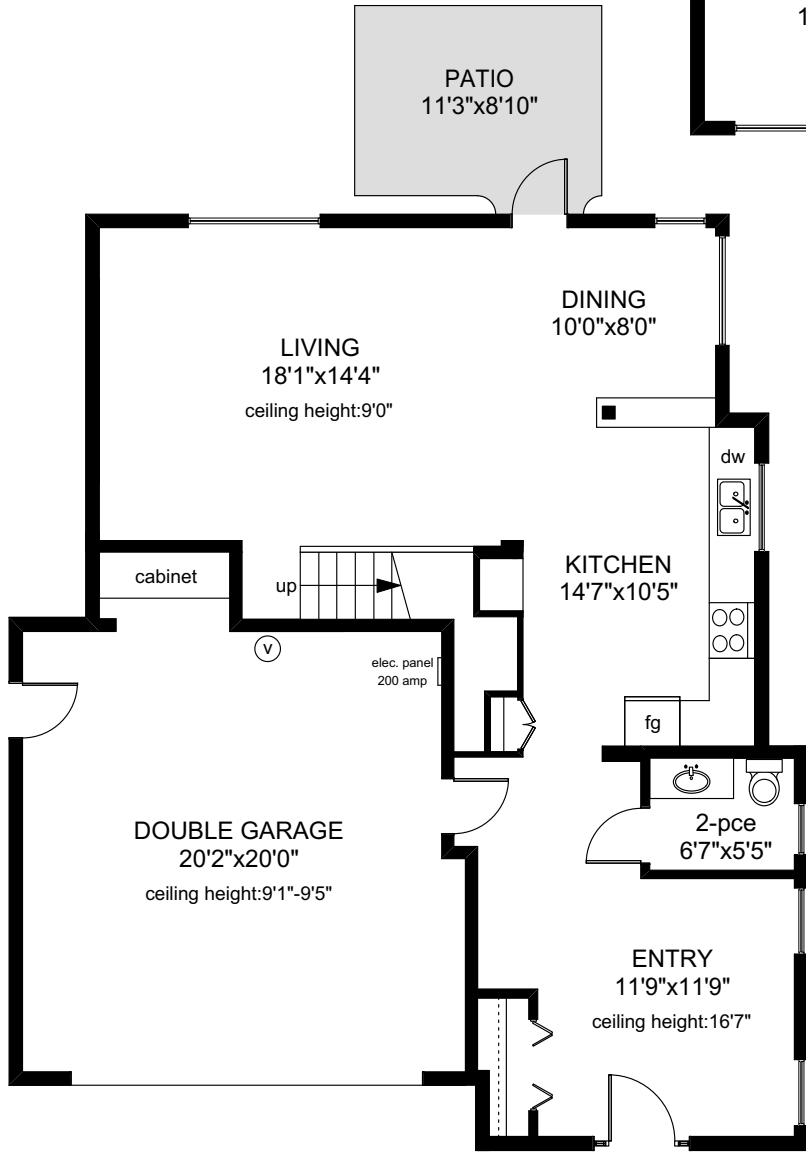

# 6871 EVE GROVE

UPPER FLOOR  
957 SQ.FT

MAIN FLOOR  
912 SQ.FT

	FINISHED SQ. FT.	UNFINISHED SQ. FT.	TOTAL SQ. FT.
MAIN	912	0	912
UPPER	957	0	957
<b>TOTAL</b>	<b>1869</b>	<b>0</b>	<b>1869</b>
GARAGE	0	457	457
DECK	0	62	62
PATIO	0	101	101

PREPARED FOR THE EXCLUSIVE USE OF  
THE NEAL ESTATE TEAM OF RE/MAX ALLIANCE

MEASURED ON: 08/23/18  
DRAWING FILE: 15760

**Taf**measure VICTORIA, B.C.  
Ph. 883.8894  
www.tafmeasure.com